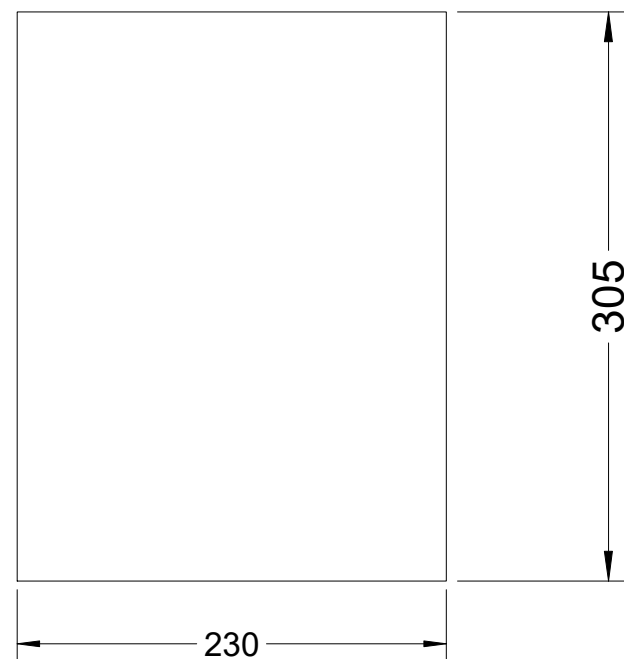

Cast Iron Top

Mild steel plate
5mm

Cast Iron Top on the left
Steel plate for the chimney
on the right.

Ak Jilu
ак жылу
Model 2.5 A and B
Version 1.5
2018-03-20

C Pemberton-Pigott

Dwg. KG2.5-1.5-22

Front View

CAST IRON TOP VERSION