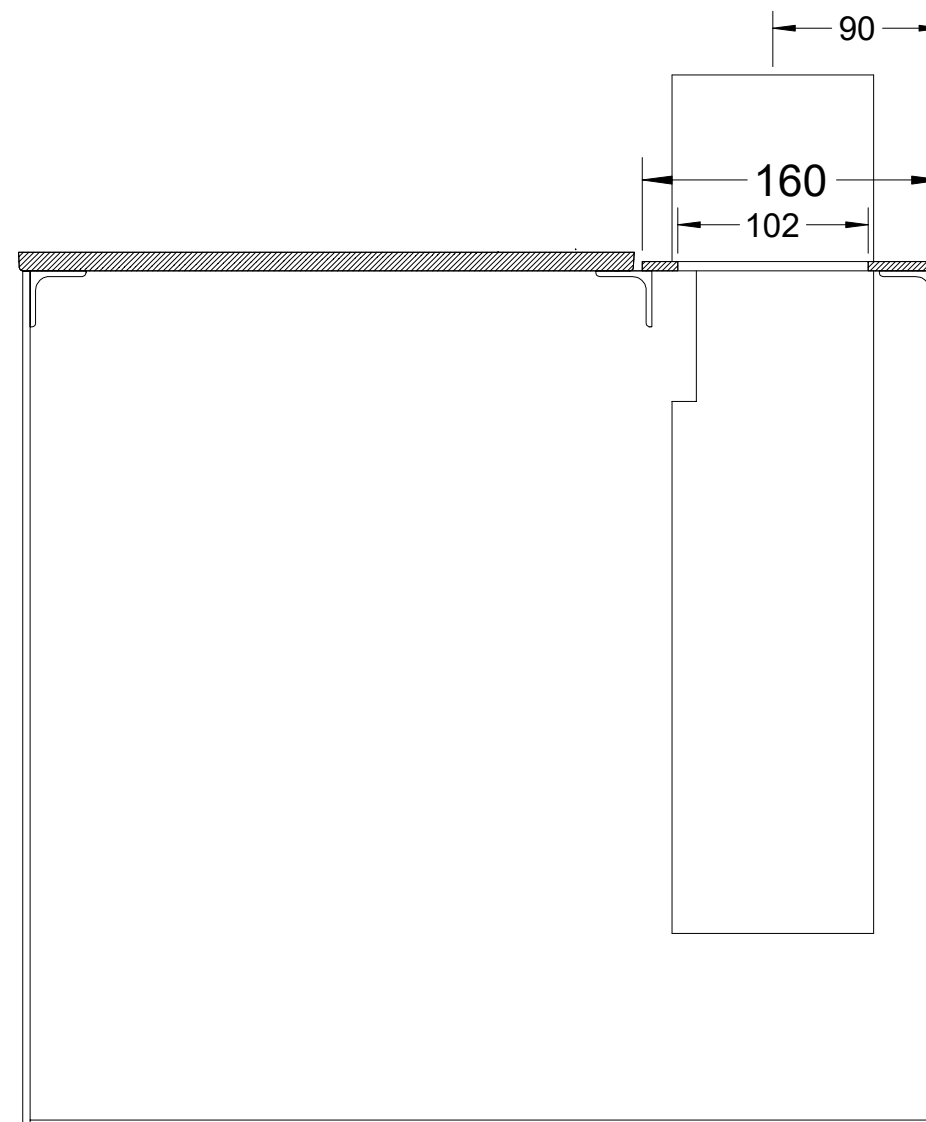

Cast Iron Top

Mild steel plate
5mm

Cast Iron Top on the left
Steel plate for the chimney
on the right.

Ak Jilu
ак жылу
Model 2.5 A and B
Version 1.5
2018-03-20

C Pemberton-Pigott

Dwg. KG2.5-1.5-22

Front View

CAST IRON TOP VERSION