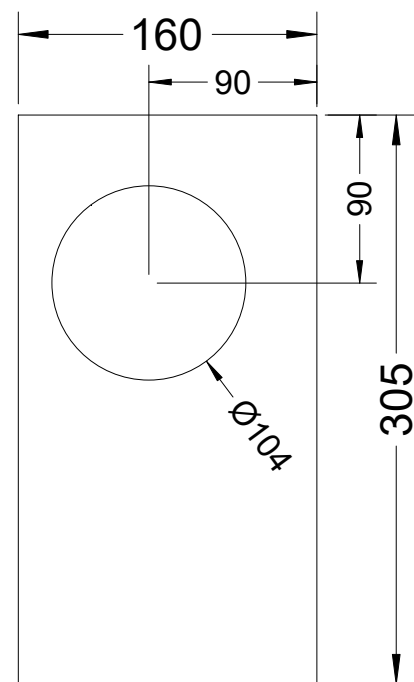

Cast Iron Top

Mild steel plate
5mm

Cast Iron Top on the left
Steel plate for the chimney
on the right.

Ak Jilu
ак жылу
Model 2.5 A and B
Version 1.5
2018-03-20

C Pemberton-Pigott

Dwg. KG2.5-1.5-22

Front View

CAST IRON TOP VERSION